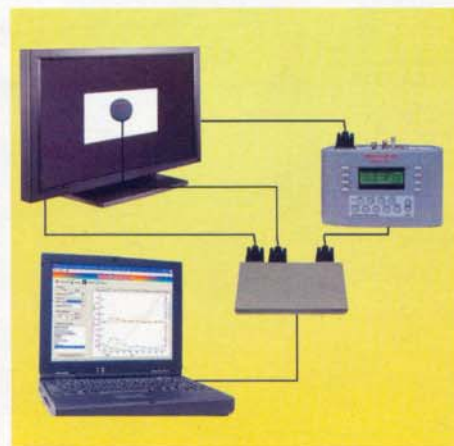

PC Calibration

Automated